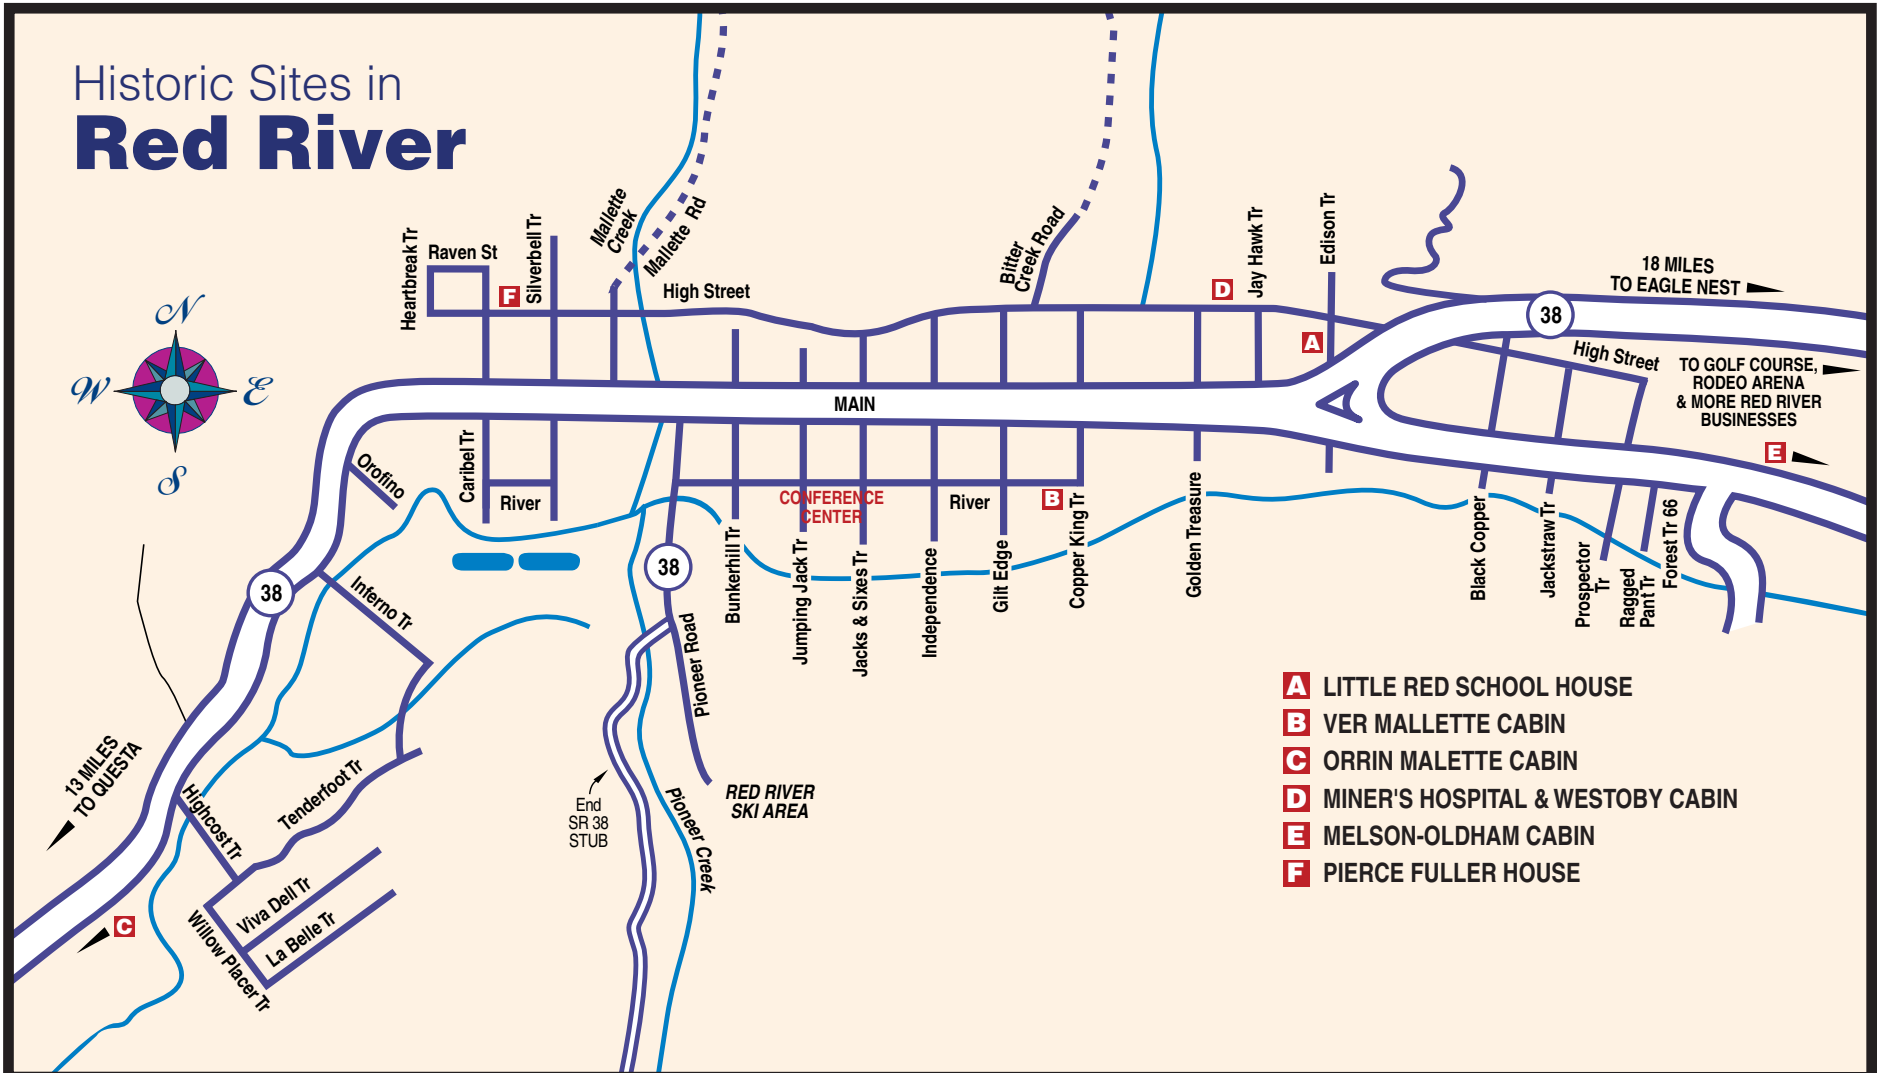

# Historic Sites in Red River

- A** LITTLE RED SCHOOL HOUSE
- B** VER MALLETTE CABIN
- C** ORRIN MALETTE CABIN
- D** MINER'S HOSPITAL & WESTOBY CABIN
- E** MELSON-OLDHAM CABIN
- F** PIERCE FULLER HOUSE